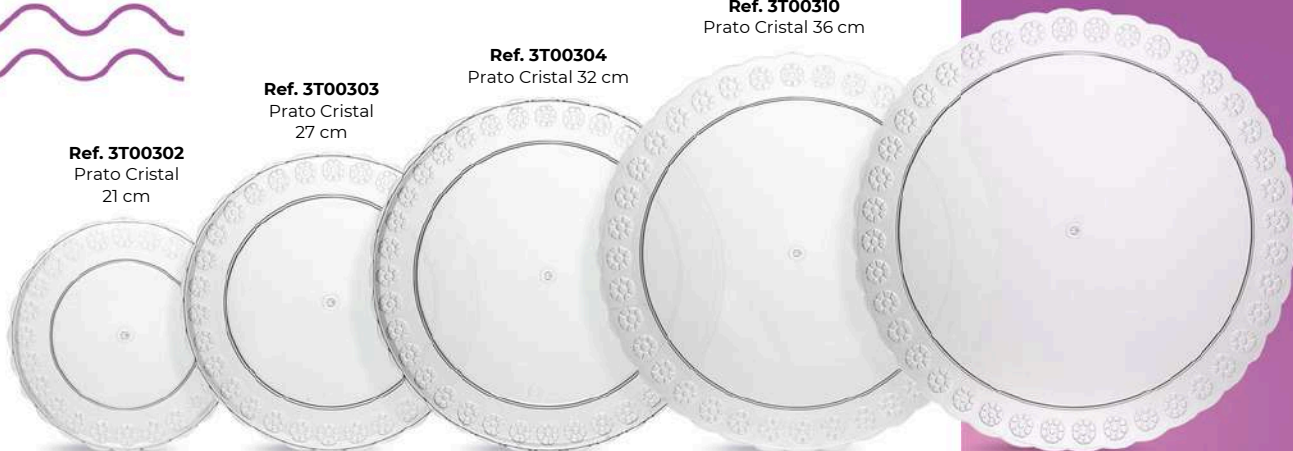

Ref. 3T00304
Prato Cristal 32 cm

Ref. 3T00303
Prato Cristal 27 cm

Ref. 3T00302
Prato Cristal 21 cm

Ref. 3T00441
Bandeja Oval Cristal 33 x 48 cm

Ref. 3T00313
Bandeja Cristal 39 x 48 cm

Ref. 3T00312
Bandeja Cristal 33 x 39 cm